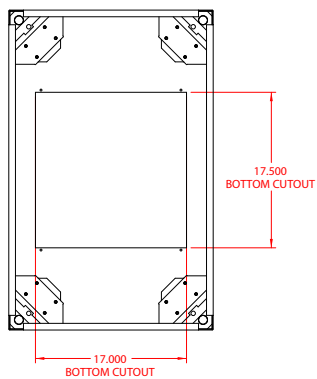

PART No. C2F197036

for more information visit
www.hammfg.com

Data subject to change without notice

Isometric drawing not to scale

CCR TAPPED RAILS NOT INCLUDED

TOP VIEW

L.S. VIEW

FRONT VIEW

R.S. VIEW

BOTTOM VIEW