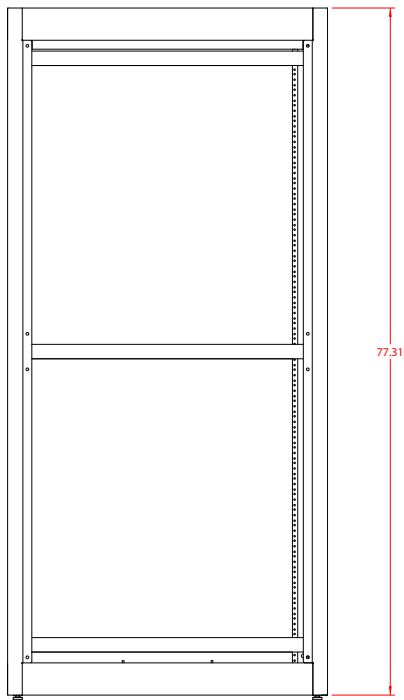

PART No. C2F197036

for more information visit
www.hammfg.com

Data subject to change without notice

Isometric drawing not to scale

CCR TAPPED RAILS NOT INCLUDED

TOP VIEW

L.S. VIEW

FRONT VIEW

R.S. VIEW

BOTTOM VIEW