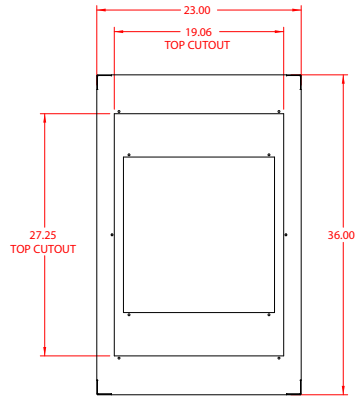

PART No. C2F197036

for more information visit
www.hammfg.com

Data subject to change without notice

Isometric drawing not to scale

CCR TAPPED RAILS NOT INCLUDED

TOP VIEW

L.S. VIEW

FRONT VIEW

R.S. VIEW

BOTTOM VIEW