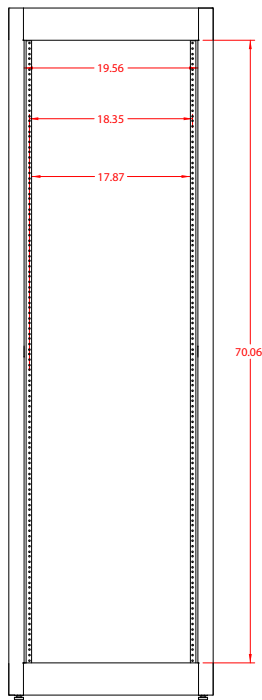

PART No. C2F197036

for more information visit
www.hammfg.com

Data subject to change without notice

Isometric drawing not to scale

CCR TAPPED RAILS NOT INCLUDED

TOP VIEW

L.S. VIEW

FRONT VIEW

R.S. VIEW

BOTTOM VIEW